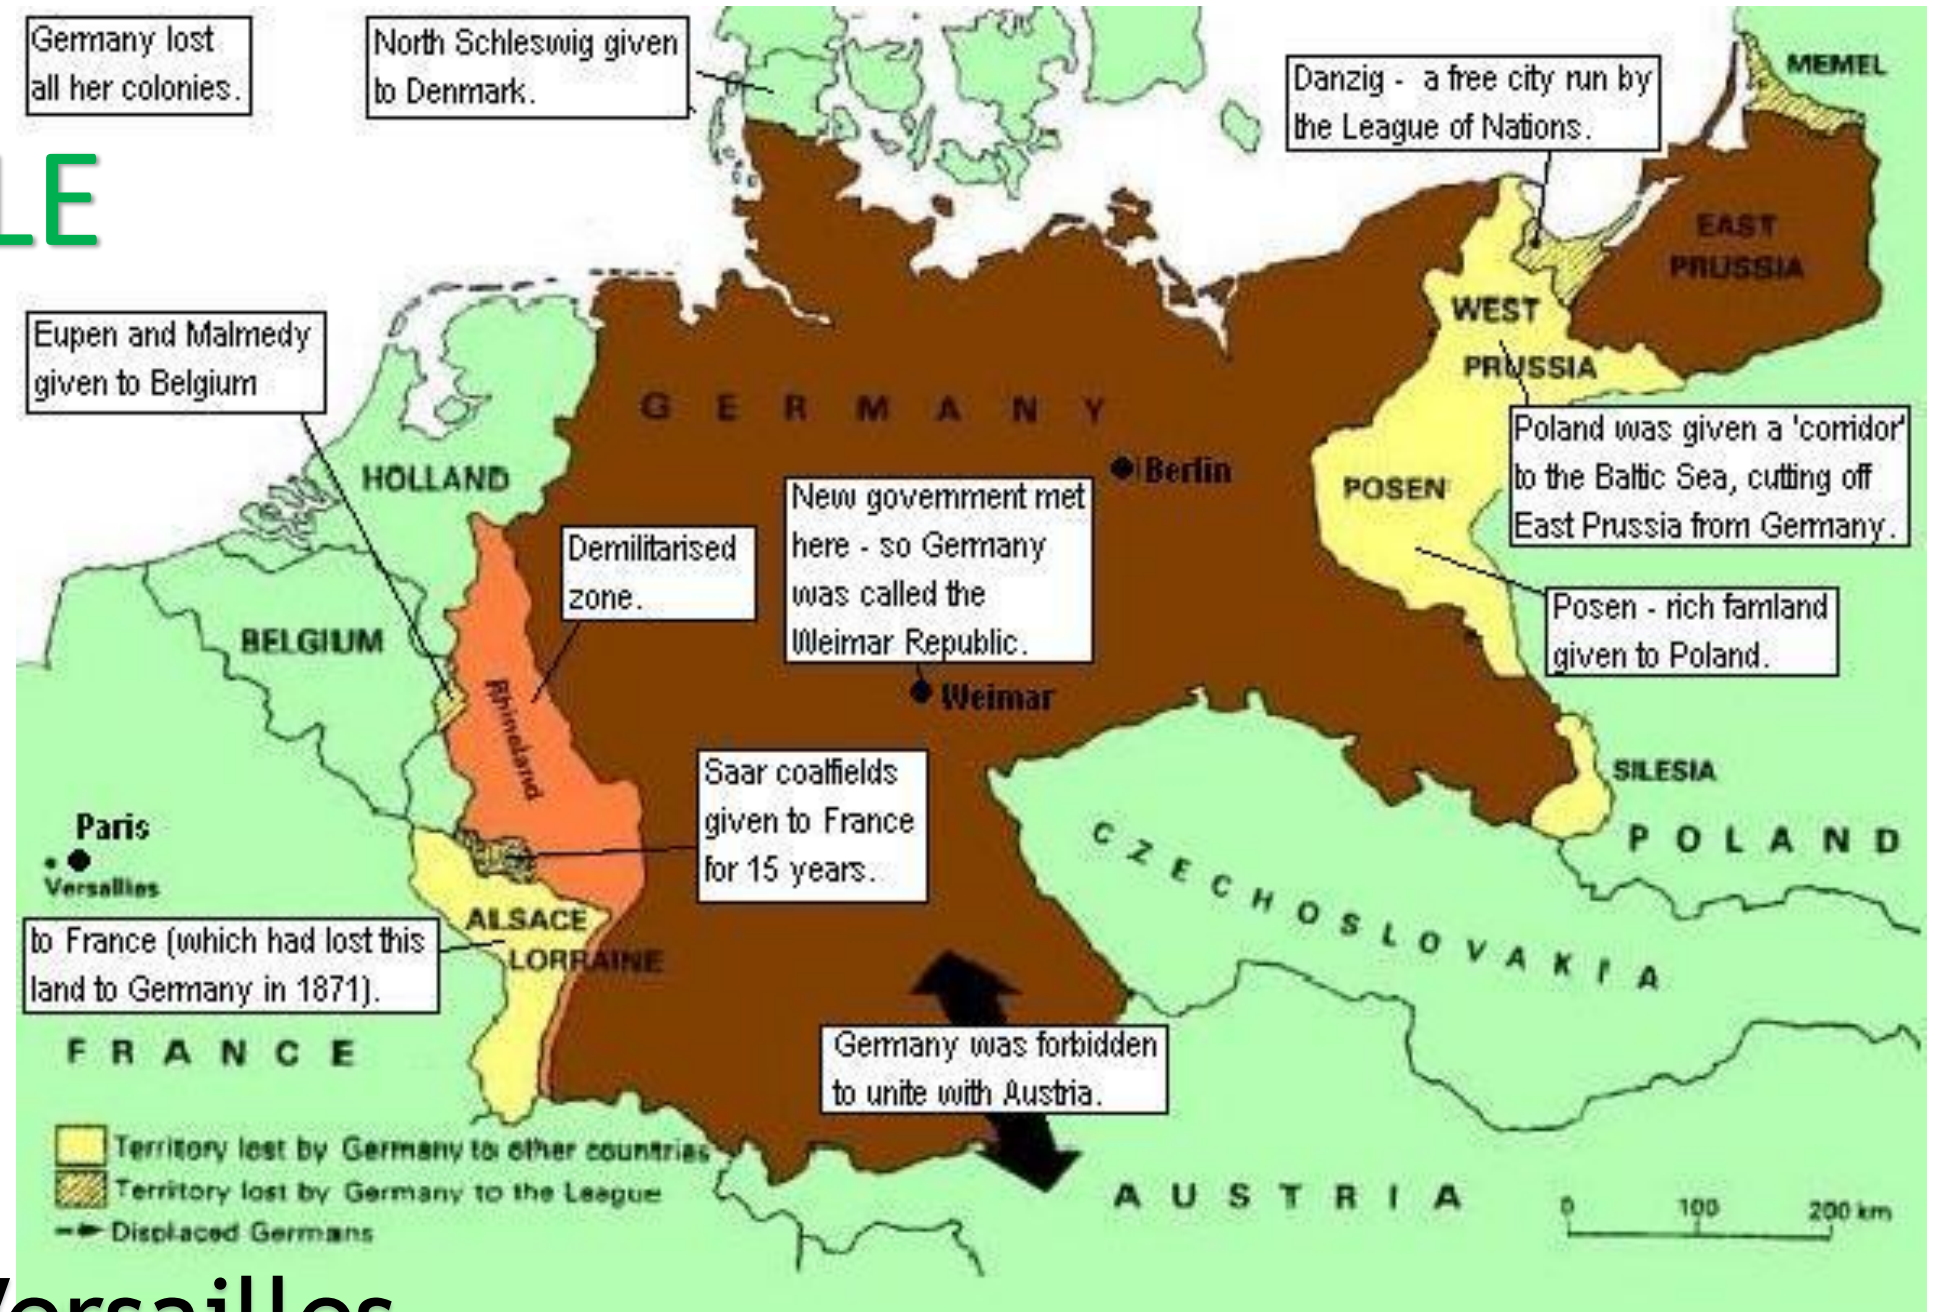

Post it note - on the paper, write a key word or date from the First World War.

What should be done with Germany at the end of the First World War?

- Design your own **Peace Treaty**, which outlines the 'punishment' that should be put on Germany in 1918.

Consider:

- The **King** and **Army Generals**,
- The **German Population**,
 - German **Territory**,
 - The German Army,
- **Compensation** for the winning countries.

G.A.R.G.LE

[Make Germany Pay](#)

Treaty of Versailles

Why was the Treaty of Versailles so unpopular in Germany?

- A – **G**uilt for the war
- B – **A**rmed forces reduction
- C – **R**eparations
- D – **G**erman territories
- E – **L**eague of nations